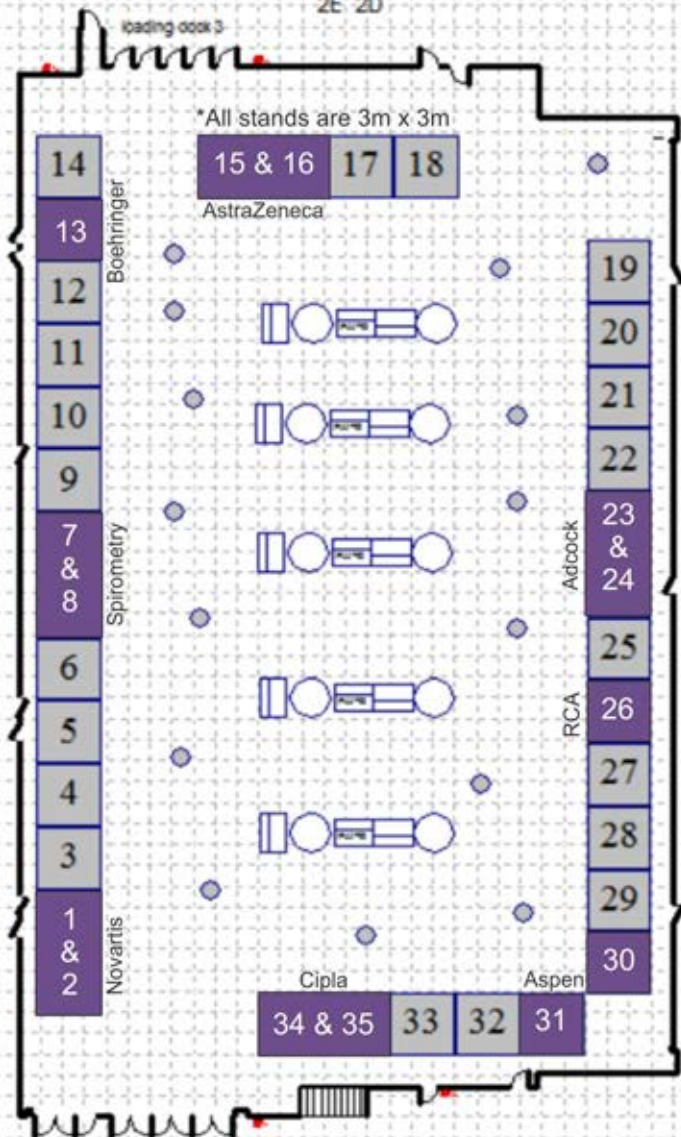

2C
2E-2D

loading dock 3

*All stands are 3m x 3m

15 & 16 17 18

AstraZeneca

P A T S
S A T S
2 0 1 8
12 - 15 April

MeetingMatrix
INTERNATIONAL

DURBAN ICC